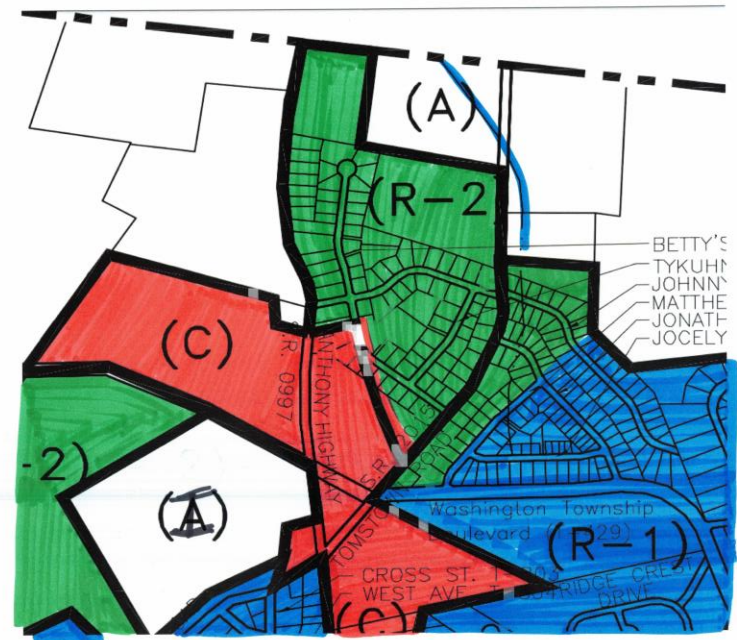

Current vs. Proposed Zoning – RZ-220001 Knepper

Current Zoning

Proposed Zoning

(Note: green replaces yellow)