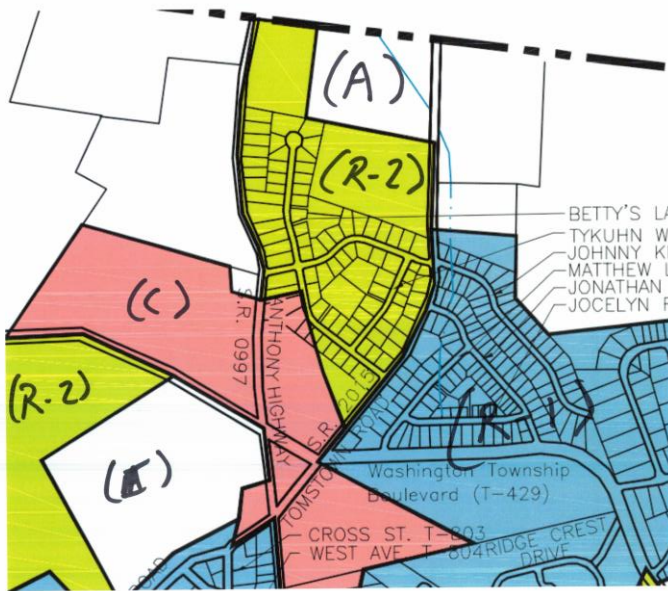

Current vs. Proposed Zoning – RZ-220001 Knepper

Current Zoning

Proposed Zoning

(Note: green replaces yellow)