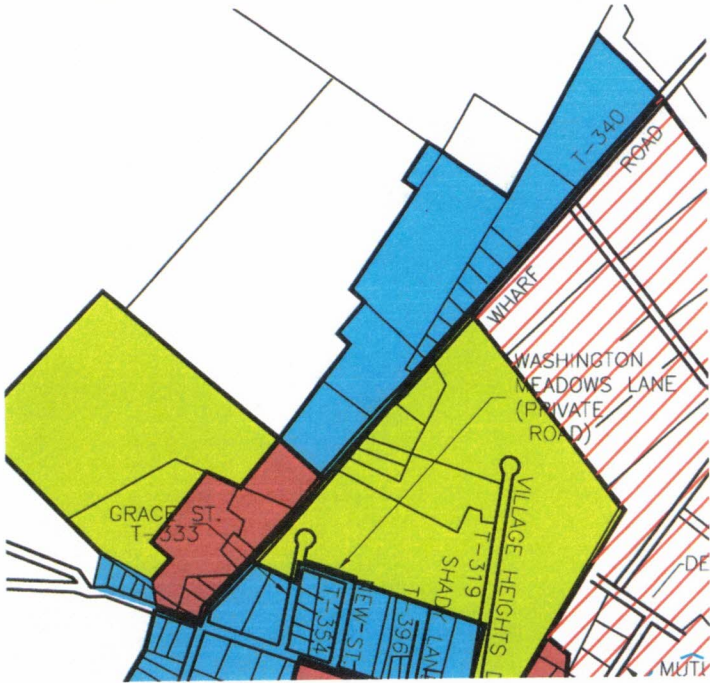

# Current vs. Proposed Zoning – RZ-230001

Current Zoning

Proposed Zoning

*\*Note: R-1 is coded as blue, R-2 is Gold, Industrial is the red hashed section, Agricultural is White,*