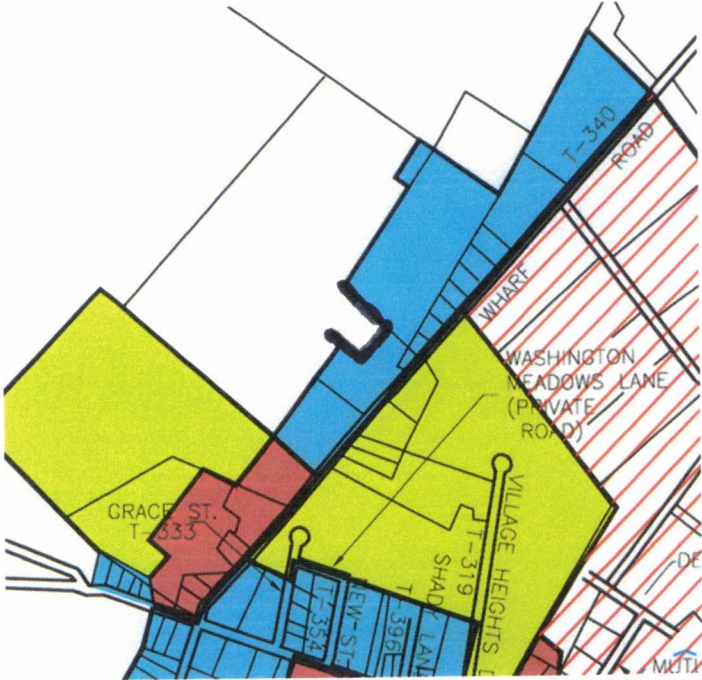

# Current vs. Proposed Zoning – RZ-230001

Current Zoning

Proposed Zoning

*\*Note: R-1 is coded as blue, R-2 is Gold, Industrial is the red hashed section, Agricultural is White,*